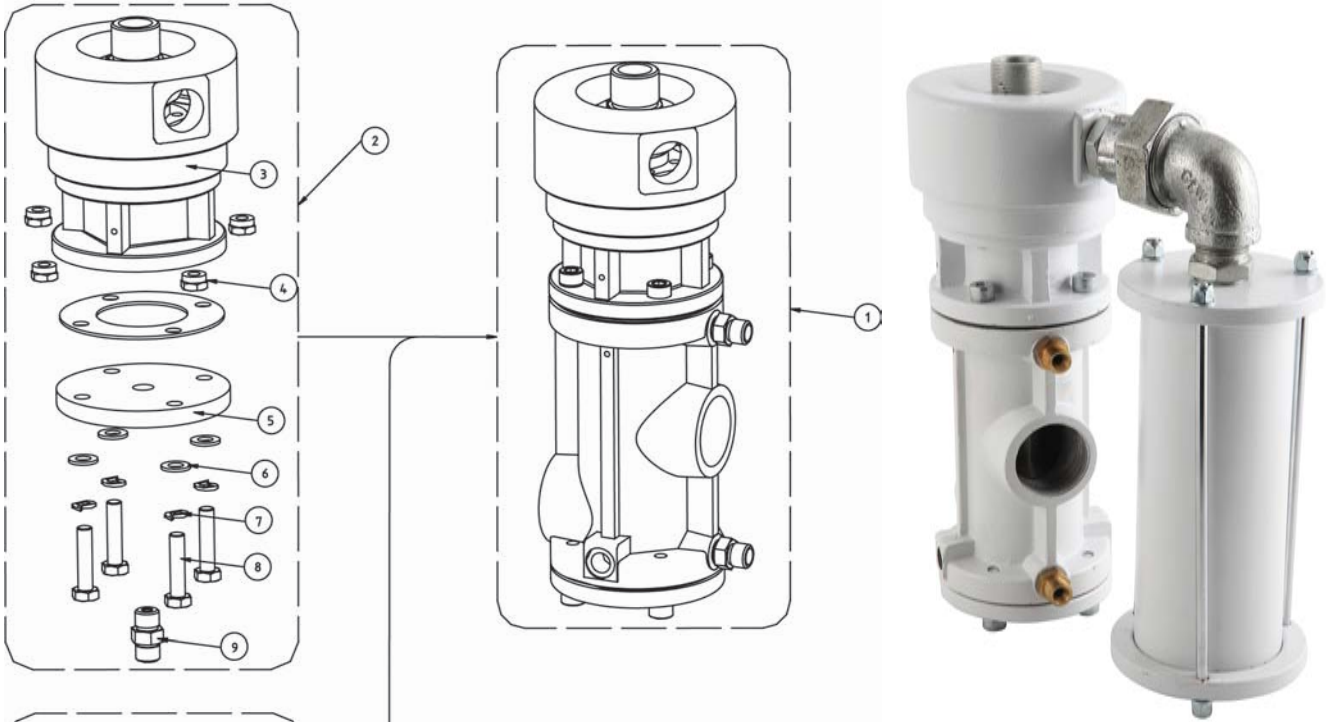

Fina 1 Abrasive Valve

Item	Description	Qty
1	Control Knob	1
2	Spring Pin	1
3	Bolt 5/16" UNC	2
4	M8 Flat Washer	2
5	Top Body	1
6	Plunger	1
7	Valve Body	1
8	Plunger Seal	1
9	Urethane Sleeve	1
10	Gasket	1
11	O Ring	1
12	O Ring	2
13	Pipe Nipple 1 1/4" - 1 1/4"	1

Fina 1 Valve Service Kit -

Part No.	Description	Parts Included
	Seal Kit	5, 11, 12, 13, & 14

Fina II Abrasive Control Valve

Item	Description	Qty
1	Spring Pin	1
2	Control Knob	1
3	Machine screw 5/16" UNC	2
4	M8 Flat Washer	2
5	Top Body	1
6	O Ring	2
7	Plunger	1
8	Plunger Seal	1
9	O Ring	1
10	Split Pin	3
11	Valve Body	1
12	Plug 1" BSP	1
13	Urethane Sleeve	1
14	Polyurethane Gasket	1
15	Half Ring Clamp	1
16	Spring washer 1/4"	2
17	Socket head machine screw	2
18	Pipe Nipple 1 1/4" - 1 1/4"	1

Fina II Valve Service Kit -

Part No.	Description	Parts Included
	Seal Kit	5, 11, 12, 13, & 14

Helix Remote Control Valve

Helix Remote Control Valve Service Kit

Item	Description	Qty
1	Helix 150 BSP Valve Assembly	1
2	Helix 50 BSP Outlet Valve	
3	Helix 50 Sub Assembly	
4	Nylon Lock Nut - M8	
5	Cylinder Cap	
6	Flat Washer	
7	M8 4 Spring Washer	
8	M8 4 Hex Head Machine Screw	
9	Hex Nipple	
10	Helix 100 BSP Inlet Valve	
11	Helix 100 Sub Assembly	
12	Hex Nipple	
13	1/4" 1 Socket Head Screw	
14	Cylinder Cap	
15	Cap Gasket	

Part No.	Description	Parts Included
	Seal Kit	5, 11, 12, 13, & 14

UniFlow Remote Control Valve Parts List

Item	Description	Qty
1	Valve Body	1
2	Exhaust Chamber	1
3	Exhaust Pad	1
4	Piston	1
5	Diaphragm	1
6	Backing Washer	1
7	Piston Rod	1
8	Bush	1
9	Spring	1
10	Piston End Cap	1
11	Retaining Disk	1
12	M6 Screw	1
13	M6 Screw	1
14	Circlip	1
15	O Ring	1
16	O Ring	1
17	O Ring	1
18	M8 Hex Head Bolt	4
19	M8 Washer	4
20	Nipple 3/4" BSP	1
21	Nut 3/4" BSP	1
22	Quick release coupling male	1
23	Quick release coupling female	1
24	Quick release coupling female	1
25	Quick release coupling male	1
26	Ball valve 1/4"	1
27	Hose clamp	2
28	Hex plug	1