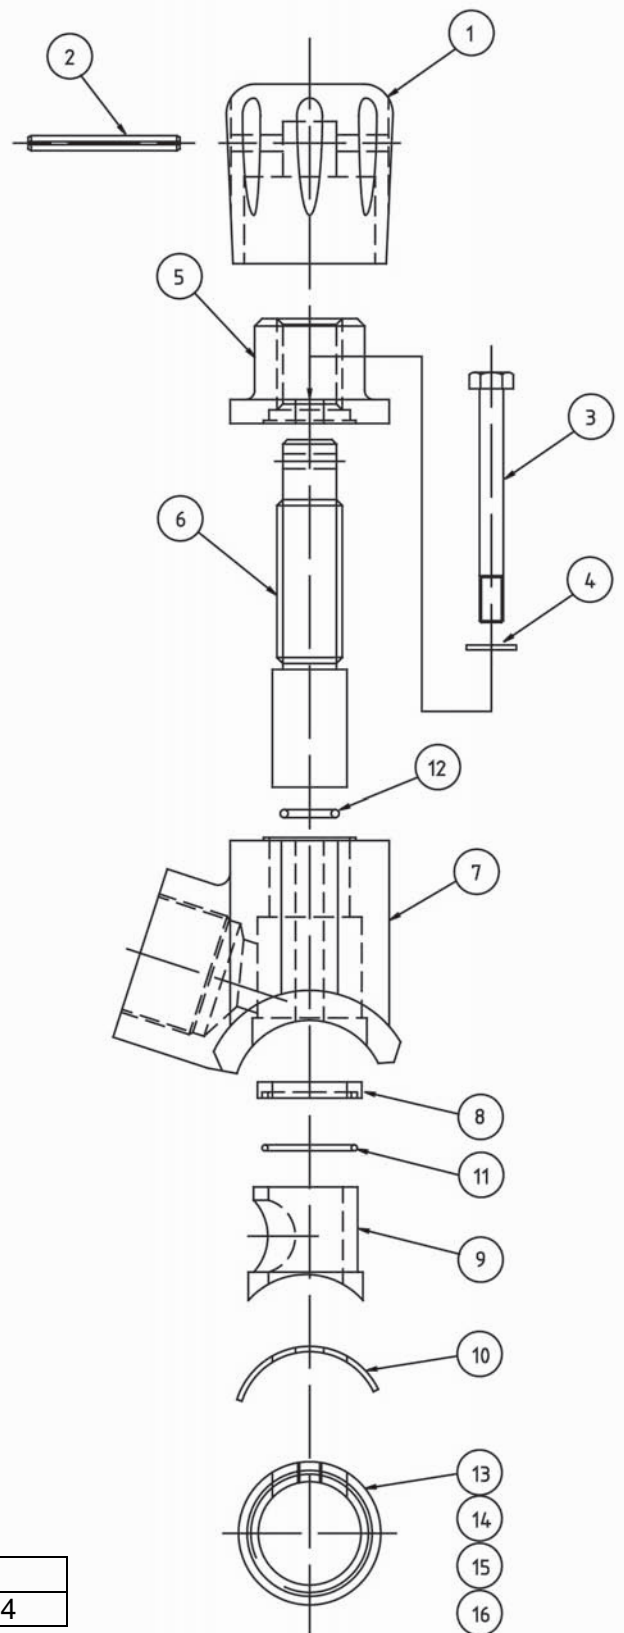

Auto Air Valve Parts List

Item	Description	Qty
1	Cap	1
2	O Ring	1
3	Cover	1
4	Lock Nut 5/16" UNF	1
5	Flat Washer 8mm	2
6	Flat Washer	2
7	Diaphragm	1
8	Guide bush	1
9	O Ring	1
10	O Ring	1
11	Shaft	1
12	Flat Washer	1
13	Seat Holder	1
14	Rubber Gasket	1
15	Retainer	1
16	Lock Nut	1
17	Inner Bush	1
18	O Ring	1
19	Body	1
20	Spring Washer	4
21	Nut 1/4" UNC	4
22	Hex Head Machine Screw 1/4" UNC	4
23	Spring	1

Corsa II Valve Service Kits

Part No.	Description	Parts Included
	Seal Kit	5, 11, 12, 13, & 14

Exhaust Diaphragm Valve Parts List

Item	Description	Qty
1	Reducing Bush	1
2	Barrel Nipple	1
3	Valve Body	1
4	Diaphragm	1
5	Cap	1
6	Spring Washer	4
7	Bolt	4
8	Washer	4

Fina 1 Abrasive Valve

Item	Description	Qty
1	Control Knob	1
2	Spring Pin	1
3	Bolt 5/16" UNC	2
4	M8 Flat Washer	2
5	Top Body	1
6	Plunger	1
7	Valve Body	1
8	Plunger Seal	1
9	Urethane Sleeve	1
10	Gasket	1
11	O Ring	1
12	O Ring	2
13	Pipe Nipple 1 1/4" - 1 1/4"	1

Fina 1 Valve Service Kit -

Part No.	Description	Parts Included
	Seal Kit	5, 11, 12, 13, & 14

Fina II Abrasive Control Valve

Item	Description	Qty
1	Spring Pin	1
2	Control Knob	1
3	Machine screw 5/16" UNC	2
4	M8 Flat Washer	2
5	Top Body	1
6	O Ring	2
7	Plunger	1
8	Plunger Seal	1
9	O Ring	1
10	Split Pin	3
11	Valve Body	1
12	Plug 1" BSP	1
13	Urethane Sleeve	1
14	Polyurethane Gasket	1
15	Half Ring Clamp	1
16	Spring washer 1/4"	2
17	Socket head machine screw	2
18	Pipe Nipple 1 1/4" - 1 1/4"	1