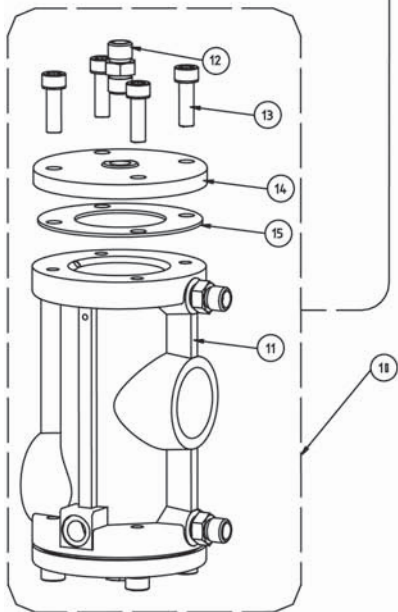

Fina 1 Abrasive Valve

Item	Description	Qty
1	Control Knob	1
2	Spring Pin	1
3	Bolt 5/16" UNC	2
4	M8 Flat Washer	2
5	Top Body	1
6	Plunger	1
7	Valve Body	1
8	Plunger Seal	1
9	Urethane Sleeve	1
10	Gasket	1
11	O Ring	1
12	O Ring	2
13	Pipe Nipple 1 1/4" - 1 1/4"	1

Fina 1 Valve Service Kit -

Part No.	Description	Parts Included
	Seal Kit	5, 11, 12, 13, & 14

Fina II Abrasive Control Valve

Item	Description	Qty
1	Spring Pin	1
2	Control Knob	1
3	Machine screw 5/16" UNC	2
4	M8 Flat Washer	2
5	Top Body	1
6	O Ring	2
7	Plunger	1
8	Plunger Seal	1
9	O Ring	1
10	Split Pin	3
11	Valve Body	1
12	Plug 1" BSP	1
13	Urethane Sleeve	1
14	Polyurethane Gasket	1
15	Half Ring Clamp	1
16	Spring washer 1/4"	2
17	Socket head machine screw	2
18	Pipe Nipple 1 1/4" - 1 1/4"	1

Fina II Valve Service Kit -

Part No.	Description	Parts Included
	Seal Kit	5, 11, 12, 13, & 14

Helix Remote Control Valve

Helix Remote Control Valve Service Kit

Item	Description	Qty
1	Helix 150 BSP Valve Assembly	1
2	Helix 50 BSP Outlet Valve	
3	Helix 50 Sub Assembly	
4	Nylon Lock Nut - M8	
5	Cylinder Cap	
6	Flat Washer	
7	M8 4 Spring Washer	
8	M8 4 Hex Head Machine Screw	
9	Hex Nipple	
10	Helix 100 BSP Inlet Valve	
11	Helix 100 Sub Assembly	
12	Hex Nipple	
13	1/4" 1 Socket Head Screw	
14	Cylinder Cap	
15	Cap Gasket	

Part No.	Description	Parts Included
	Seal Kit	5, 11, 12, 13, & 14

UniFlow Remote Control Valve Parts List

Item	Description	Qty
1	Valve Body	1
2	Exhaust Chamber	1
3	Exhaust Pad	1
4	Piston	1
5	Diaphragm	1
6	Backing Washer	1
7	Piston Rod	1
8	Bush	1
9	Spring	1
10	Piston End Cap	1
11	Retaining Disk	1
12	M6 Screw	1
13	M6 Screw	1
14	Circlip	1
15	O Ring	1
16	O Ring	1
17	O Ring	1
18	M8 Hex Head Bolt	4
19	M8 Washer	4
20	Nipple 3/4" BSP	1
21	Nut 3/4" BSP	1
22	Quick release coupling male	1
23	Quick release coupling female	1
24	Quick release coupling female	1
25	Quick release coupling male	1
26	Ball valve 1/4"	1
27	Hose clamp	2
28	Hex plug	1