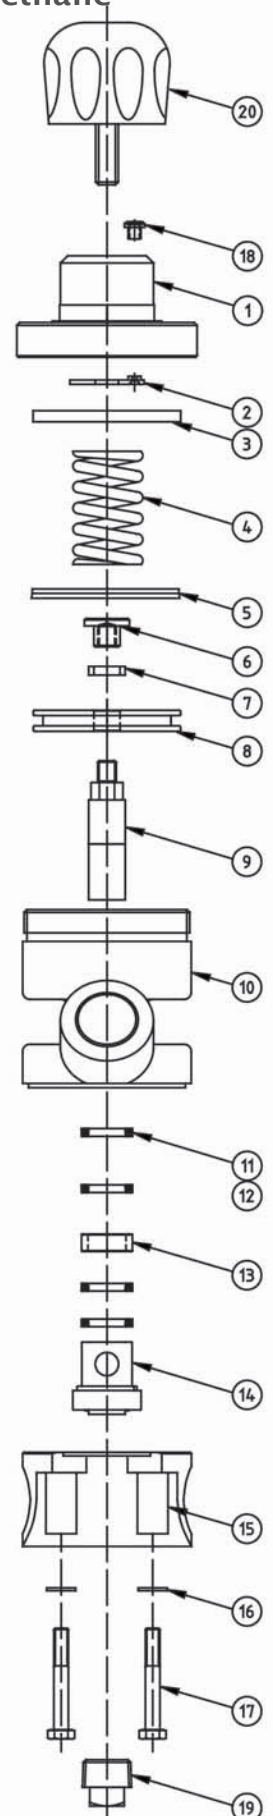

Auto Air Valve Parts List

Item	Description	Qty
1	Cap	1
2	O Ring	1
3	Cover	1
4	Lock Nut 5/16" UNF	1
5	Flat Washer 8mm	2
6	Flat Washer	2
7	Diaphragm	1
8	Guide bush	1
9	O Ring	1
10	O Ring	1
11	Shaft	1
12	Flat Washer	1
13	Seat Holder	1
14	Rubber Gasket	1
15	Retainer	1
16	Lock Nut	1
17	Inner Bush	1
18	O Ring	1
19	Body	1
20	Spring Washer	4
21	Nut 1/4" UNC	4
22	Hex Head Machine Screw 1/4" UNC	4
23	Spring	1

Auto Air Valve Service Kit -

Part No.	Description	Parts Included
RCV1 RKT	Service Kit	2, 4, 5, 7, 9, 10, 12, 14, 16, & 18

Corsa I Air Operated Abrasive Valve – with Tungsten Sleeve

Item	Description	Qty
1	Top	1
2	Anti-Vibration Washer	1
3	Stop Ring	1
4	Spring	1
5	Piston Seal	1
6	Plunger Cover	1
7	Nylon Washer	1
8	Piston	1
9	Tungsten Plunger	1
10	Cylinder	1
11	Plunger Seal	4
12	O-Ring	2
13	Bush	1
14	Urethane Sleeve	1
15	Base	1
16	Flat Washer	4
17	Hex Head Bolt	4
18	Exhaust Filter	1
19	Square Head Plug	1
20	Control Knob	1
21	1 1/4" x 1 1/4" Pipe Nipple	1

Corsa II Valve Service Kits -

Part No.	Description	Parts Included
	Seal Kit	5, 11, 12, 13, & 14

Corsa II Air Operated Abrasive Valve – with Urethane Sleeve

Item	Description	Part No.	Qty
1	Top		1
2	Anti-Vibration Washer		1
3	Stop Ring		1
4	Spring		1
5	Piston Seal		1
6	Plunger Cover		1
7	Nylon Washer		1
8	Piston		1
9	Tungsten Plunger		1
10	Cylinder		1
11	Plunger Seal		4
12	O-Ring		2
13	Bush		1
14	Urethane Sleeve		1
15	Base		1
16	Flat Washer		4
17	Hex Head Bolt		4
18	Exhaust Filter		1
19	Square Head Plug		1
20	Control Knob		1
21	1 1/4" x 1 1/4" Pipe Nipple		1

Fina 1 Abrasive Valve

Item	Description	Qty
1	Control Knob	1
2	Spring Pin	1
3	Bolt 5/16" UNC	2
4	M8 Flat Washer	2
5	Top Body	1
6	Plunger	1
7	Valve Body	1
8	Plunger Seal	1
9	Urethane Sleeve	1
10	Gasket	1
11	O Ring	1
12	O Ring	2
13	Pipe Nipple 1 1/4" - 1 1/4"	1