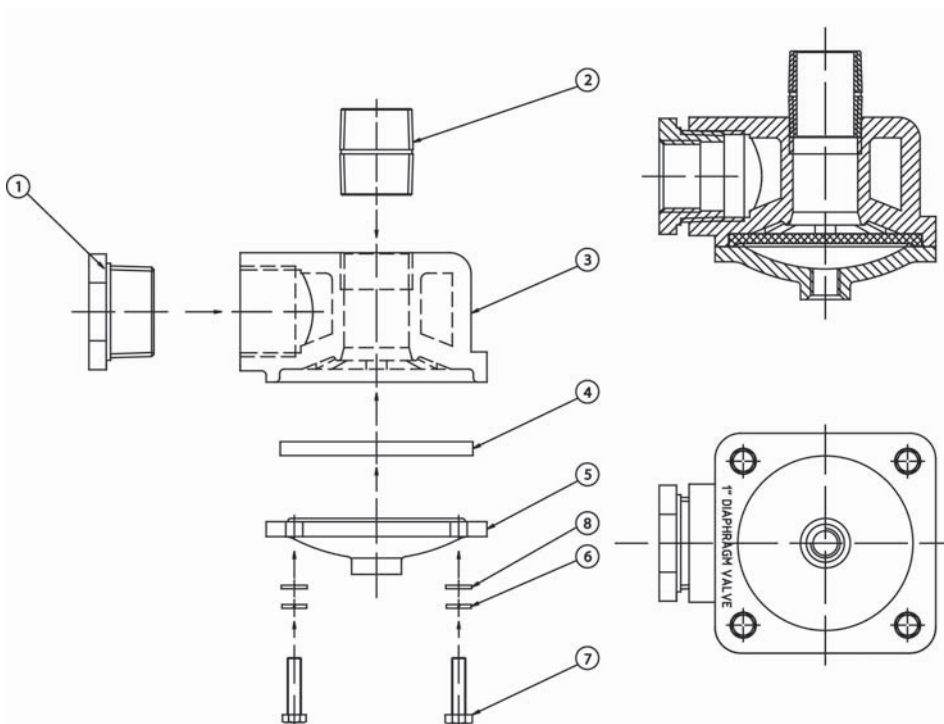

Corsa II Valve Service Kits -

Part No.	Description	Parts Included
	Seal Kit	5, 11, 12, 13, & 14

Corsa II Air Operated Abrasive Valve – with Urethane Sleeve

Item	Description	Part No.	Qty
1	Top		1
2	Anti-Vibration Washer		1
3	Stop Ring		1
4	Spring		1
5	Piston Seal		1
6	Plunger Cover		1
7	Nylon Washer		1
8	Piston		1
9	Tungsten Plunger		1
10	Cylinder		1
11	Plunger Seal		4
12	O-Ring		2
13	Bush		1
14	Urethane Sleeve		1
15	Base		1
16	Flat Washer		4
17	Hex Head Bolt		4
18	Exhaust Filter		1
19	Square Head Plug		1
20	Control Knob		1
21	1 1/4" x 1 1/4" Pipe Nipple		1

Corsa II Valve Service Kits

Part No.	Description	Parts Included
	Seal Kit	5, 11, 12, 13, & 14

Exhaust Diaphragm Valve Parts List

Item	Description	Qty
1	Reducing Bush	1
2	Barrel Nipple	1
3	Valve Body	1
4	Diaphragm	1
5	Cap	1
6	Spring Washer	4
7	Bolt	4
8	Washer	4

Fina 1 Abrasive Valve

Item	Description	Qty
1	Control Knob	1
2	Spring Pin	1
3	Bolt 5/16" UNC	2
4	M8 Flat Washer	2
5	Top Body	1
6	Plunger	1
7	Valve Body	1
8	Plunger Seal	1
9	Urethane Sleeve	1
10	Gasket	1
11	O Ring	1
12	O Ring	2
13	Pipe Nipple 1 1/4" - 1 1/4"	1

Fina 1 Valve Service Kit -

Part No.	Description	Parts Included
	Seal Kit	5, 11, 12, 13, & 14

Fina II Abrasive Control Valve

Item	Description	Qty
1	Spring Pin	1
2	Control Knob	1
3	Machine screw 5/16" UNC	2
4	M8 Flat Washer	2
5	Top Body	1
6	O Ring	2
7	Plunger	1
8	Plunger Seal	1
9	O Ring	1
10	Split Pin	3
11	Valve Body	1
12	Plug 1" BSP	1
13	Urethane Sleeve	1
14	Polyurethane Gasket	1
15	Half Ring Clamp	1
16	Spring washer 1/4"	2
17	Socket head machine screw	2
18	Pipe Nipple 1 1/4" - 1 1/4"	1