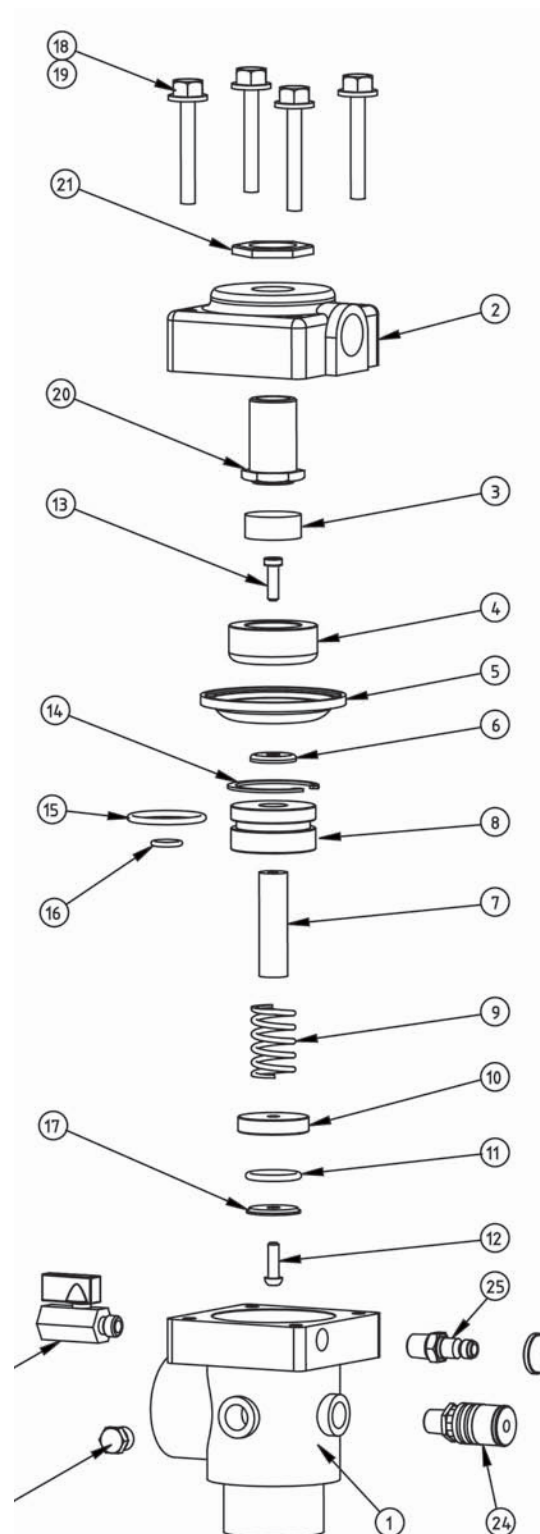

Fina 1 Abrasive Valve

Item	Description	Qty
1	Control Knob	1
2	Spring Pin	1
3	Bolt 5/16" UNC	2
4	M8 Flat Washer	2
5	Top Body	1
6	Plunger	1
7	Valve Body	1
8	Plunger Seal	1
9	Urethane Sleeve	1
10	Gasket	1
11	O Ring	1
12	O Ring	2
13	Pipe Nipple 1 1/4" - 1 1/4"	1

Fina 1 Valve Service Kit -

Part No.	Description	Parts Included
	Seal Kit	5, 11, 12, 13, & 14

Fina II Abrasive Control Valve

Item	Description	Qty
1	Spring Pin	1
2	Control Knob	1
3	Machine screw 5/16" UNC	2
4	M8 Flat Washer	2
5	Top Body	1
6	O Ring	2
7	Plunger	1
8	Plunger Seal	1
9	O Ring	1
10	Split Pin	3
11	Valve Body	1
12	Plug 1" BSP	1
13	Urethane Sleeve	1
14	Polyurethane Gasket	1
15	Half Ring Clamp	1
16	Spring washer 1/4"	2
17	Socket head machine screw	2
18	Pipe Nipple 1 1/4" - 1 1/4"	1

Fina II Valve Service Kit -

Part No.	Description	Parts Included
	Seal Kit	5, 11, 12, 13, & 14

Helix Remote Control Valve

Helix Remote Control Valve Service Kit

Item	Description	Qty
1	Helix 150 BSP Valve Assembly	1
2	Helix 50 BSP Outlet Valve	
3	Helix 50 Sub Assembly	
4	Nylon Lock Nut - M8	
5	Cylinder Cap	
6	Flat Washer	
7	M8 4 Spring Washer	
8	M8 4 Hex Head Machine Screw	
9	Hex Nipple	
10	Helix 100 BSP Inlet Valve	
11	Helix 100 Sub Assembly	
12	Hex Nipple	
13	1/4" 1 Socket Head Screw	
14	Cylinder Cap	
15	Cap Gasket	

Part No.	Description	Parts Included
	Seal Kit	5, 11, 12, 13, & 14

UniFlow Remote Control Valve Parts List

Item	Description	Qty
1	Valve Body	1
2	Exhaust Chamber	1
3	Exhaust Pad	1
4	Piston	1
5	Diaphragm	1
6	Backing Washer	1
7	Piston Rod	1
8	Bush	1
9	Spring	1
10	Piston End Cap	1
11	Retaining Disk	1
12	M6 Screw	1
13	M6 Screw	1
14	Circlip	1
15	O Ring	1
16	O Ring	1
17	O Ring	1
18	M8 Hex Head Bolt	4
19	M8 Washer	4
20	Nipple 3/4" BSP	1
21	Nut 3/4" BSP	1
22	Quick release coupling male	1
23	Quick release coupling female	1
24	Quick release coupling female	1
25	Quick release coupling male	1
26	Ball valve 1/4"	1
27	Hose clamp	2
28	Hex plug	1