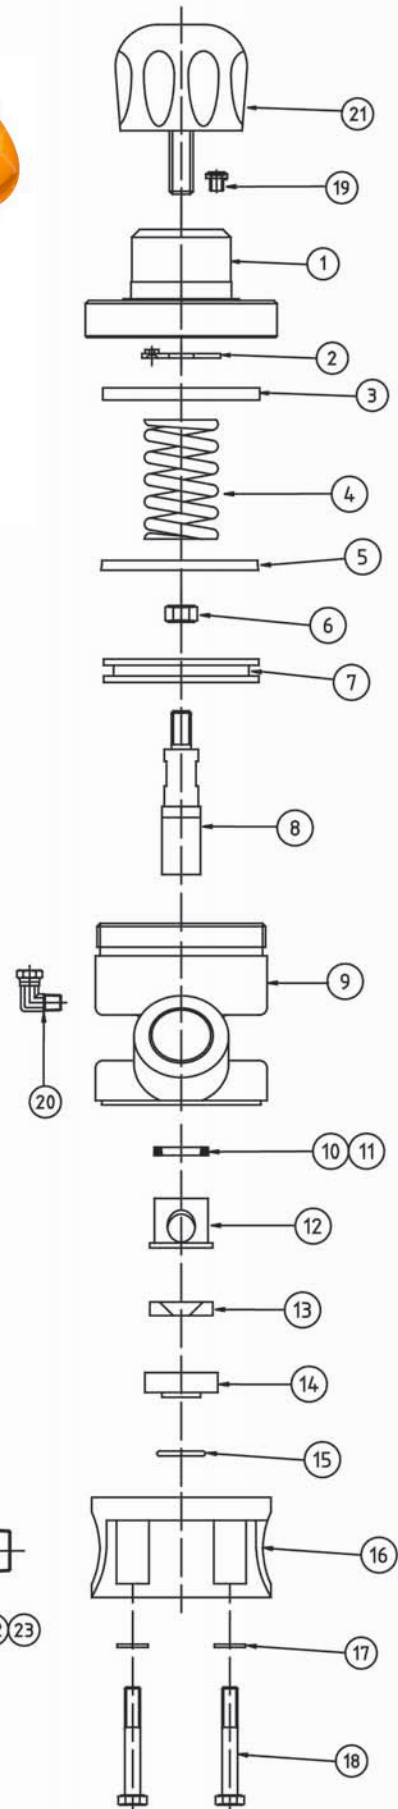

Auto Air Valve Parts List

Item	Description	Qty
1	Cap	1
2	O Ring	1
3	Cover	1
4	Lock Nut 5/16" UNF	1
5	Flat Washer 8mm	2
6	Flat Washer	2
7	Diaphragm	1
8	Guide bush	1
9	O Ring	1
10	O Ring	1
11	Shaft	1
12	Flat Washer	1
13	Seat Holder	1
14	Rubber Gasket	1
15	Retainer	1
16	Lock Nut	1
17	Inner Bush	1
18	O Ring	1
19	Body	1
20	Spring Washer	4
21	Nut 1/4" UNC	4
22	Hex Head Machine Screw 1/4" UNC	4
23	Spring	1

Auto Air Valve Service Kit -

Part No.	Description	Parts Included
RCV1 RKT	Service Kit	2, 4, 5, 7, 9, 10, 12, 14, 16, & 18

Corsa I Air Operated Abrasive Valve – with Tungsten Sleeve

Item	Description	Qty
1	Top	1
2	Anti-Vibration Washer	1
3	Stop Ring	1
4	Spring	1
5	Piston Seal	1
6	Plunger Cover	1
7	Nylon Washer	1
8	Piston	1
9	Tungsten Plunger	1
10	Cylinder	1
11	Plunger Seal	4
12	O-Ring	2
13	Bush	1
14	Urethane Sleeve	1
15	Base	1
16	Flat Washer	4
17	Hex Head Bolt	4
18	Exhaust Filter	1
19	Square Head Plug	1
20	Control Knob	1
21	1 1/4" x 1 1/4" Pipe Nipple	1

Corsa I Valve Service Kits -

Part No.	Description	Parts Included
	Seal Kit	5, 11, 12, 13, & 14

Corsa I Air Operated Abrasive Valve – with Urethane Sleeve

Item	Description	Qty
1	Top	1
2	Anti-Vibration Washer	1
3	Stop Ring	1
4	Spring	1
5	Piston Seal	1
6	Plunger Cover	1
7	Nylon Washer	1
8	Piston	1
9	Tungsten Plunger	1
10	Cylinder	1
11	Plunger Seal	4
12	O-Ring	2
13	Bush	1
14	Urethane Sleeve	1
15	Base	1
16	Flat Washer	4
17	Hex Head Bolt	4
18	Exhaust Filter	1
19	Square Head Plug	1
20	Control Knob	1
21	1 1/4" x 1 1/4" Pipe Nipple	1

Fina 1 Abrasive Valve

Item	Description	Qty
1	Control Knob	1
2	Spring Pin	1
3	Bolt 5/16" UNC	2
4	M8 Flat Washer	2
5	Top Body	1
6	Plunger	1
7	Valve Body	1
8	Plunger Seal	1
9	Urethane Sleeve	1
10	Gasket	1
11	O Ring	1
12	O Ring	2
13	Pipe Nipple 1 1/4" - 1 1/4"	1