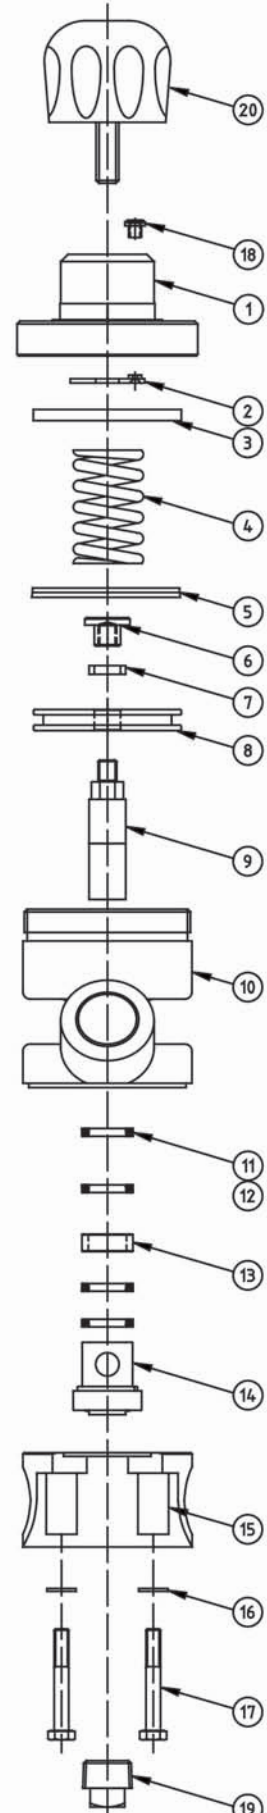

Auto Air Valve Parts List

Item	Description	Qty
1	Cap	1
2	O Ring	1
3	Cover	1
4	Lock Nut 5/16" UNF	1
5	Flat Washer 8mm	2
6	Flat Washer	2
7	Diaphragm	1
8	Guide bush	1
9	O Ring	1
10	O Ring	1
11	Shaft	1
12	Flat Washer	1
13	Seat Holder	1
14	Rubber Gasket	1
15	Retainer	1
16	Lock Nut	1
17	Inner Bush	1
18	O Ring	1
19	Body	1
20	Spring Washer	4
21	Nut 1/4" UNC	4
22	Hex Head Machine Screw 1/4" UNC	4
23	Spring	1

Auto Air Valve Service Kit -

Part No.	Description	Parts Included
RCV1 RKT	Service Kit	2, 4, 5, 7, 9, 10, 12, 14, 16, & 18

Corsa I Air Operated Abrasive Valve – with Tungsten Sleeve

Item	Description	Qty
1	Top	1
2	Anti-Vibration Washer	1
3	Stop Ring	1
4	Spring	1
5	Piston Seal	1
6	Plunger Cover	1
7	Nylon Washer	1
8	Piston	1
9	Tungsten Plunger	1
10	Cylinder	1
11	Plunger Seal	4
12	O-Ring	2
13	Bush	1
14	Urethane Sleeve	1
15	Base	1
16	Flat Washer	4
17	Hex Head Bolt	4
18	Exhaust Filter	1
19	Square Head Plug	1
20	Control Knob	1
21	1 1/4" x 1 1/4" Pipe Nipple	1

Corsa II Valve Service Kits -

Part No.	Description	Parts Included
	Seal Kit	5, 11, 12, 13, & 14

Corsa II Air Operated Abrasive Valve - with Tungsten Sleeve

Item	Description	Qty
1	Top	1
2	Anti-Vibration Washer	1
3	Stop Ring	1
4	Spring	1
5	Piston Seal	1
6	Plunger Cover	1
7	Nylon Washer	1
8	Piston	1
9	Tungsten Plunger	1
10	Cylinder	1
11	Plunger Seal	4
12	O-Ring	2
13	Bush	1
14	Tungsten Sleeve	1
15	Seat	1
16	Seat Holder	1
17	'O' Ring	1
18	Base	1
19	Flat Washer	4
20	Hex Head Bolt	4
21	Exhaust Filter	1
22	Square Head Plug	1
23	Control Knob	1
24	1 1/4" x 1 1/4" Pipe Nipple	1

Fina 1 Abrasive Valve

Item	Description	Qty
1	Control Knob	1
2	Spring Pin	1
3	Bolt 5/16" UNC	2
4	M8 Flat Washer	2
5	Top Body	1
6	Plunger	1
7	Valve Body	1
8	Plunger Seal	1
9	Urethane Sleeve	1
10	Gasket	1
11	O Ring	1
12	O Ring	2
13	Pipe Nipple 1 1/4" - 1 1/4"	1