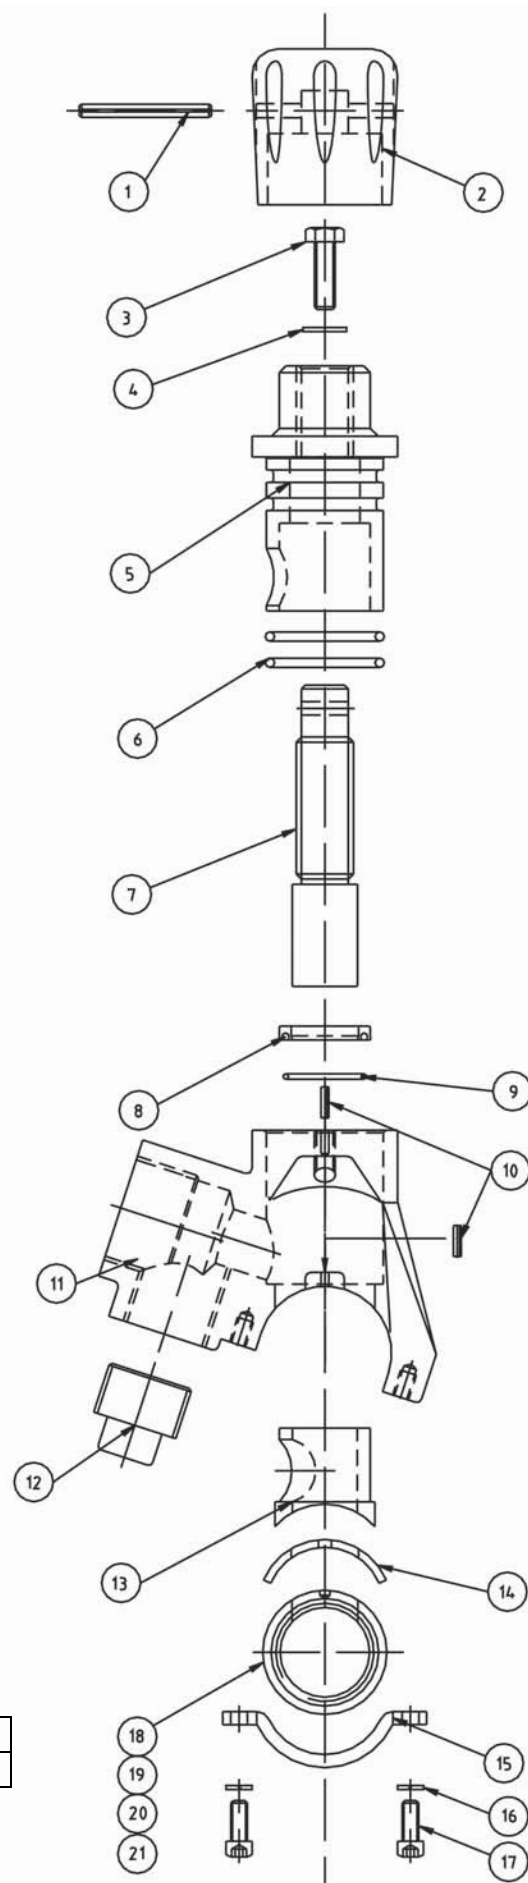

Auto Air Valve Parts List

Item	Description	Qty
1	Cap	1
2	O Ring	1
3	Cover	1
4	Lock Nut 5/16" UNF	1
5	Flat Washer 8mm	2
6	Flat Washer	2
7	Diaphragm	1
8	Guide bush	1
9	O Ring	1
10	O Ring	1
11	Shaft	1
12	Flat Washer	1
13	Seat Holder	1
14	Rubber Gasket	1
15	Retainer	1
16	Lock Nut	1
17	Inner Bush	1
18	O Ring	1
19	Body	1
20	Spring Washer	4
21	Nut 1/4" UNC	4
22	Hex Head Machine Screw 1/4" UNC	4
23	Spring	1

Fina 1 Abrasive Valve

Item	Description	Qty
1	Control Knob	1
2	Spring Pin	1
3	Bolt 5/16" UNC	2
4	M8 Flat Washer	2
5	Top Body	1
6	Plunger	1
7	Valve Body	1
8	Plunger Seal	1
9	Urethane Sleeve	1
10	Gasket	1
11	O Ring	1
12	O Ring	2
13	Pipe Nipple 1 1/4" - 1 1/4"	1

Fina 1 Valve Service Kit -

Part No.	Description	Parts Included
	Seal Kit	5, 11, 12, 13, & 14

Fina II Abrasive Control Valve

Item	Description	Qty
1	Spring Pin	1
2	Control Knob	1
3	Machine screw 5/16" UNC	2
4	M8 Flat Washer	2
5	Top Body	1
6	O Ring	2
7	Plunger	1
8	Plunger Seal	1
9	O Ring	1
10	Split Pin	3
11	Valve Body	1
12	Plug 1" BSP	1
13	Urethane Sleeve	1
14	Polyurethane Gasket	1
15	Half Ring Clamp	1
16	Spring washer 1/4"	2
17	Socket head machine screw	2
18	Pipe Nipple 1 1/4" - 1 1/4"	1

Part No.	Description	Parts Included
	Seal Kit	5, 11, 12, 13, & 14

UniFlow Remote Control Valve Parts List

Item	Description	Qty
1	Valve Body	1
2	Exhaust Chamber	1
3	Exhaust Pad	1
4	Piston	1
5	Diaphragm	1
6	Backing Washer	1
7	Piston Rod	1
8	Bush	1
9	Spring	1
10	Piston End Cap	1
11	Retaining Disk	1
12	M6 Screw	1
13	M6 Screw	1
14	Circlip	1
15	O Ring	1
16	O Ring	1
17	O Ring	1
18	M8 Hex Head Bolt	4
19	M8 Washer	4
20	Nipple 3/4" BSP	1
21	Nut 3/4" BSP	1
22	Quick release coupling male	1
23	Quick release coupling female	1
24	Quick release coupling female	1
25	Quick release coupling male	1
26	Ball valve 1/4"	1
27	Hose clamp	2
28	Hex plug	1