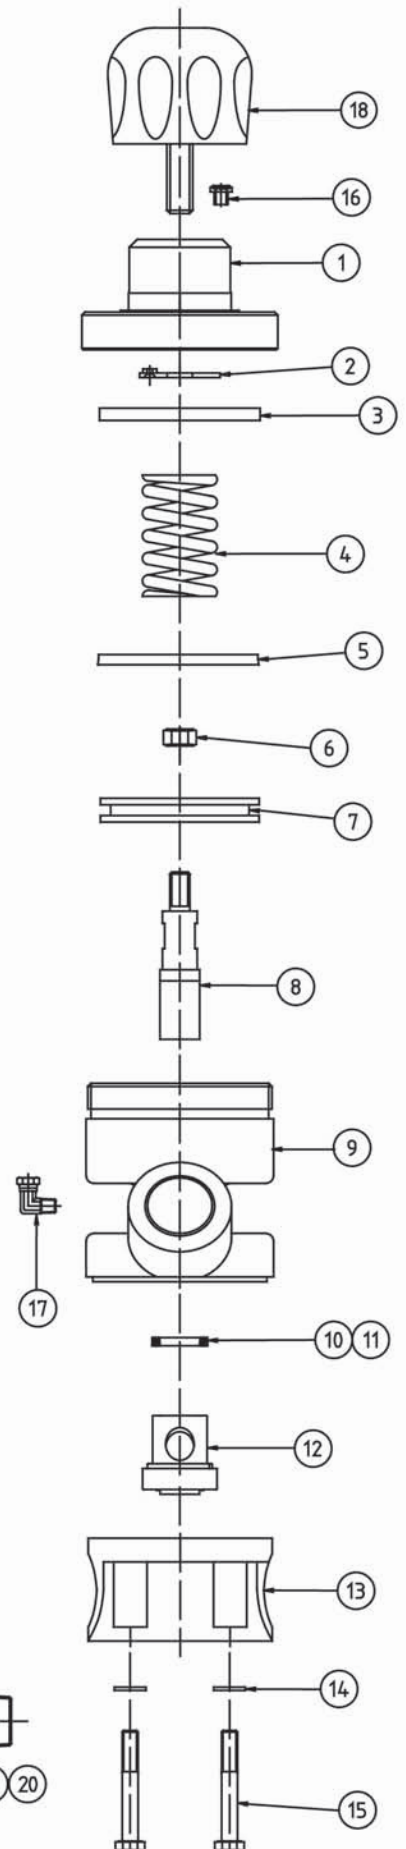

Auto Air Valve Parts List

Item	Description	Qty
1	Cap	1
2	O Ring	1
3	Cover	1
4	Lock Nut 5/16" UNF	1
5	Flat Washer 8mm	2
6	Flat Washer	2
7	Diaphragm	1
8	Guide bush	1
9	O Ring	1
10	O Ring	1
11	Shaft	1
12	Flat Washer	1
13	Seat Holder	1
14	Rubber Gasket	1
15	Retainer	1
16	Lock Nut	1
17	Inner Bush	1
18	O Ring	1
19	Body	1
20	Spring Washer	4
21	Nut 1/4" UNC	4
22	Hex Head Machine Screw 1/4" UNC	4
23	Spring	1

Auto Air Valve Service Kit -

Part No.	Description	Parts Included
RCV1 RKT	Service Kit	2, 4, 5, 7, 9, 10, 12, 14, 16, & 18

Corsa I Air Operated Abrasive Valve – with Tungsten Sleeve

Item	Description	Qty
1	Top	1
2	Anti-Vibration Washer	1
3	Stop Ring	1
4	Spring	1
5	Piston Seal	1
6	Plunger Cover	1
7	Nylon Washer	1
8	Piston	1
9	Tungsten Plunger	1
10	Cylinder	1
11	Plunger Seal	4
12	O-Ring	2
13	Bush	1
14	Urethane Sleeve	1
15	Base	1
16	Flat Washer	4
17	Hex Head Bolt	4
18	Exhaust Filter	1
19	Square Head Plug	1
20	Control Knob	1
21	1 1/4" x 1 1/4" Pipe Nipple	1

Corsa I Valve Service Kits -

Part No.	Description	Parts Included
	Seal Kit	5, 11, 12, 13, & 14

Corsa I Air Operated Abrasive Valve – with Urethane Sleeve

Item	Description	Qty
1	Top	1
2	Anti-Vibration Washer	1
3	Stop Ring	1
4	Spring	1
5	Piston Seal	1
6	Plunger Cover	1
7	Nylon Washer	1
8	Piston	1
9	Tungsten Plunger	1
10	Cylinder	1
11	Plunger Seal	4
12	O-Ring	2
13	Bush	1
14	Urethane Sleeve	1
15	Base	1
16	Flat Washer	4
17	Hex Head Bolt	4
18	Exhaust Filter	1
19	Square Head Plug	1
20	Control Knob	1
21	1 1/4" x 1 1/4" Pipe Nipple	1

Fina 1 Abrasive Valve

Item	Description	Qty
1	Control Knob	1
2	Spring Pin	1
3	Bolt 5/16" UNC	2
4	M8 Flat Washer	2
5	Top Body	1
6	Plunger	1
7	Valve Body	1
8	Plunger Seal	1
9	Urethane Sleeve	1
10	Gasket	1
11	O Ring	1
12	O Ring	2
13	Pipe Nipple 1 1/4" - 1 1/4"	1