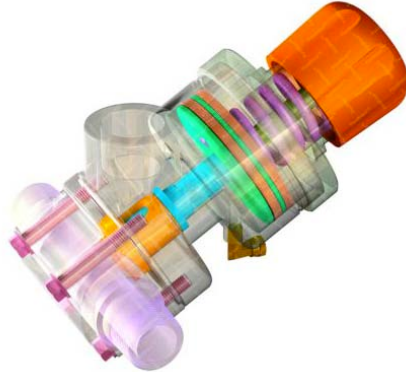

Auto Air Valve Parts List

Item	Description	Qty
1	Cap	1
2	O Ring	1
3	Cover	1
4	Lock Nut 5/16" UNF	1
5	Flat Washer 8mm	2
6	Flat Washer	2
7	Diaphragm	1
8	Guide bush	1
9	O Ring	1
10	O Ring	1
11	Shaft	1
12	Flat Washer	1
13	Seat Holder	1
14	Rubber Gasket	1
15	Retainer	1
16	Lock Nut	1
17	Inner Bush	1
18	O Ring	1
19	Body	1
20	Spring Washer	4
21	Nut 1/4" UNC	4
22	Hex Head Machine Screw 1/4" UNC	4
23	Spring	1

Auto Air Valve Service Kit -

Part No.	Description	Parts Included
RCV1 RKT	Service Kit	2, 4, 5, 7, 9, 10, 12, 14, 16, & 18

Corsa I Air Operated Abrasive Valve – with Tungsten Sleeve

Item	Description	Qty
1	Top	1
2	Anti-Vibration Washer	1
3	Stop Ring	1
4	Spring	1
5	Piston Seal	1
6	Plunger Cover	1
7	Nylon Washer	1
8	Piston	1
9	Tungsten Plunger	1
10	Cylinder	1
11	Plunger Seal	4
12	O-Ring	2
13	Bush	1
14	Urethane Sleeve	1
15	Base	1
16	Flat Washer	4
17	Hex Head Bolt	4
18	Exhaust Filter	1
19	Square Head Plug	1
20	Control Knob	1
21	1 1/4" x 1 1/4" Pipe Nipple	1

Corsa I Valve Service Kits -

Part No.	Description	Parts Included
	Seal Kit	5, 11, 12, 13, & 14

Corsa I Air Operated Abrasive Valve – with Urethane Sleeve

Item	Description	Qty
1	Top	1
2	Anti-Vibration Washer	1
3	Stop Ring	1
4	Spring	1
5	Piston Seal	1
6	Plunger Cover	1
7	Nylon Washer	1
8	Piston	1
9	Tungsten Plunger	1
10	Cylinder	1
11	Plunger Seal	4
12	O-Ring	2
13	Bush	1
14	Urethane Sleeve	1
15	Base	1
16	Flat Washer	4
17	Hex Head Bolt	4
18	Exhaust Filter	1
19	Square Head Plug	1
20	Control Knob	1
21	1 1/4" x 1 1/4" Pipe Nipple	1