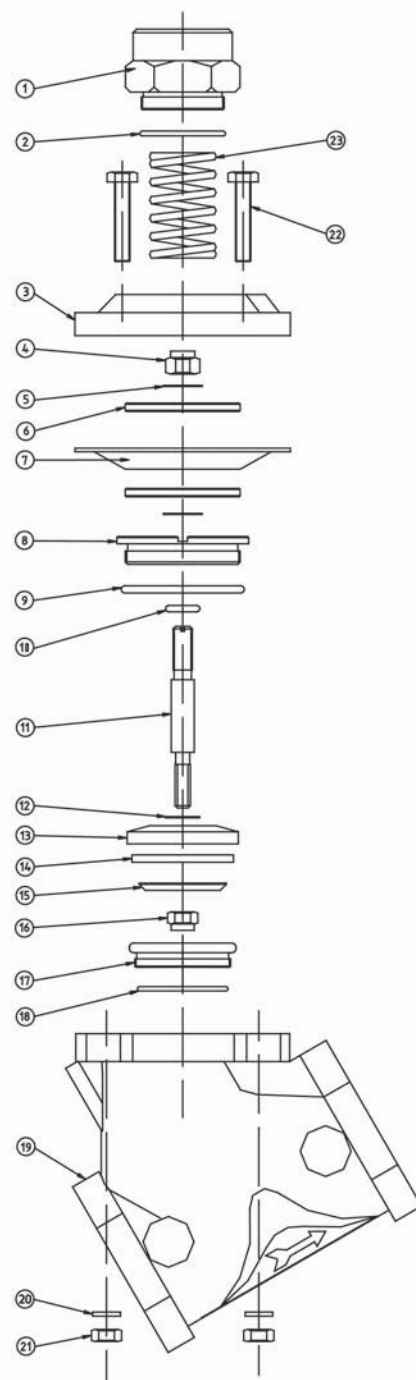

Auto Air Valve Parts List

Item	Description	Qty
1	Cap	1
2	O Ring	1
3	Cover	1
4	Lock Nut 5/16" UNF	1
5	Flat Washer 8mm	2
6	Flat Washer	2
7	Diaphragm	1
8	Guide bush	1
9	O Ring	1
10	O Ring	1
11	Shaft	1
12	Flat Washer	1
13	Seat Holder	1
14	Rubber Gasket	1
15	Retainer	1
16	Lock Nut	1
17	Inner Bush	1
18	O Ring	1
19	Body	1
20	Spring Washer	4
21	Nut 1/4" UNC	4
22	Hex Head Machine Screw 1/4" UNC	4
23	Spring	1

Auto Air Valve Service Kit -

Part No.	Description	Parts Included
RCV1 RKT	Service Kit	2, 4, 5, 7, 9, 10, 12, 14, 16, & 18

Corsa I Air Operated Abrasive Valve – with Tungsten Sleeve

Item	Description	Qty
1	Top	1
2	Anti-Vibration Washer	1
3	Stop Ring	1
4	Spring	1
5	Piston Seal	1
6	Plunger Cover	1
7	Nylon Washer	1
8	Piston	1
9	Tungsten Plunger	1
10	Cylinder	1
11	Plunger Seal	4
12	O-Ring	2
13	Bush	1
14	Urethane Sleeve	1
15	Base	1
16	Flat Washer	4
17	Hex Head Bolt	4
18	Exhaust Filter	1
19	Square Head Plug	1
20	Control Knob	1
21	1 1/4" x 1 1/4" Pipe Nipple	1

Corsa I Valve Service Kits -

Part No.	Description	Parts Included
	Seal Kit	5, 11, 12, 13, & 14

Corsa I Air Operated Abrasive Valve – with Urethane Sleeve

Item	Description	Qty
1	Top	1
2	Anti-Vibration Washer	1
3	Stop Ring	1
4	Spring	1
5	Piston Seal	1
6	Plunger Cover	1
7	Nylon Washer	1
8	Piston	1
9	Tungsten Plunger	1
10	Cylinder	1
11	Plunger Seal	4
12	O-Ring	2
13	Bush	1
14	Urethane Sleeve	1
15	Base	1
16	Flat Washer	4
17	Hex Head Bolt	4
18	Exhaust Filter	1
19	Square Head Plug	1
20	Control Knob	1
21	1 1/4" x 1 1/4" Pipe Nipple	1

Fina 1 Abrasive Valve

Item	Description	Qty
1	Control Knob	1
2	Spring Pin	1
3	Bolt 5/16" UNC	2
4	M8 Flat Washer	2
5	Top Body	1
6	Plunger	1
7	Valve Body	1
8	Plunger Seal	1
9	Urethane Sleeve	1
10	Gasket	1
11	O Ring	1
12	O Ring	2
13	Pipe Nipple 1 1/4" - 1 1/4"	1