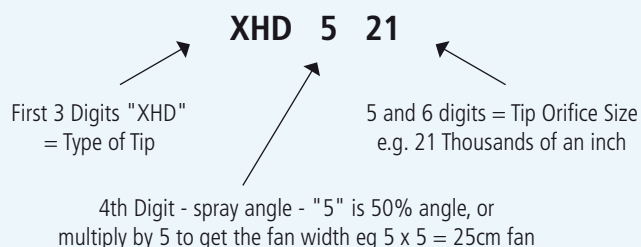

Choosing the correct tip will decrease overspray, provide the correct finish at the correct thickness, provide more control, and use less paint.

Tip Wear:

- ◆ When a spray tip wears the orifice gets rounder which makes the fan pattern smaller. When a tip with a 12 inch wide fan pattern wears to a 9 inch fan pattern it uses 30% more paint over a 25% less area.

Getting the most from your spray tip depends on several factors:

- ◆ Fan width - picked to match the size of the object being sprayed.
- ◆ Orifice size - suited to the type of paint you are spraying and thickness required.
- ◆ Pump Output - each pump can only handle a tip up to a certain size.

SIZE CODES EXPLAINED

ORDER CODES

Description	Code	Colour	Typically used with	Max Pressure	Size Range (thou)	Holder Code	Seals / Seat Kit
Reversible Tips - can be turned through 180 degrees to clear blockages							
XHD RAC	XHD-xxx	Grey	NXT Pneumatic Pumps	7250psi	7 - 81	XHD001	XHD010
RAC X Fine Finish	FFA-xxx	Green	Electric Pumps Petrol Pumps Merkur / G40 Air-Assisted Pumps	4050psi	8 - 14	246215	246453 Standard
RAC X Standard	PAA-xxx	Blue		4050psi	15 - 25	246215	248936 Strong Solvents
RAC X HD	HDA-xxx	Brown	Electric or Petrol Pumps	4050psi	27 - 71	246215	
Linlazer	LL5-xxx	Yellow	Linlazer	4050psi	13 - 55	243161	243281
Non Reversible Tips - flat or button type							
Button Tip AA	GG4-xxx	Metal	G15 / G40 Air Assisted		7 - 39	24D439	
Button Tip Fine	163-xxx	Metal	All pumps	4050psi	08 - 32	220251	166969 Thin 162863 Thick
Button Tip	269-xxx	Metal	All pumps	5000psi	11 - 35	220251	