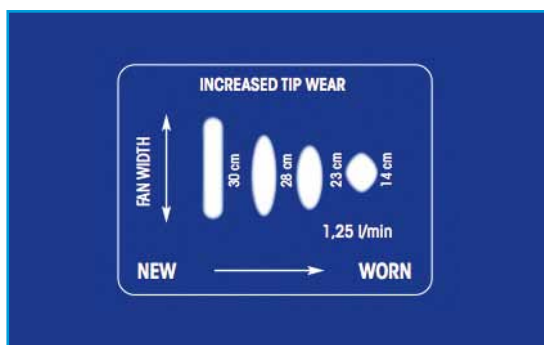

AIRLESS SPRAY TIPS

AIRLESS SPRAY TIPS INFORMATION

An airless spray pump pressurises the material being sprayed and forces it through the small orifice of the spray tip under high pressure. This process atomizes the paint in a controlled fan width and flow rate.

Choosing the correct tip will decrease overspray, provide the correct finish at the correct thickness, provide more control, and use less paint.

Tip Wear:

- ◆ When a spray tip wears the orifice gets rounder which makes the fan pattern smaller. When a tip with a 12 inch wide fan pattern wears to a 9 inch fan pattern it uses 30% more paint over a 25% less area.

Getting the most from your spray tip depends on several factors:

- ◆ Fan width - picked to match the size of the object being sprayed.
- ◆ Orifice size - suited to the type of paint you are spraying and thickness required.
- ◆ Pump Output - each pump can only handle a tip up to a certain size.

SIZE CODES EXPLAINED

ORDER CODES

Description	Code	Colour	Typically used with	Max Pressure	Size Range (thou)	Holder Code	Seals / Seat Kit
Reversible Tips - can be turned through 180 degrees to clear blockages							
XHD RAC	XHD-xxx	Grey	NXT Pneumatic Pumps	7250psi	7 - 81	XHD001	XHD010
RAC X Fine Finish	FFA-xxx	Green	Electric Pumps Petrol Pumps Merkur / G40 Air-Assisted Pumps	4050psi	8 - 14	246215	246453 Standard
RAC X Standard	PAA-xxx	Blue		4050psi	15 - 25	246215	248936 Strong Solvents
RAC X HD	HDA-xxx	Brown	Electric or Petrol Pumps	4050psi	27 - 71	246215	
Linlazer	LL5-xxx	Yellow	Linlazer	4050psi	13 - 55	243161	243281
Non Reversible Tips - flat or button type							
Button Tip AA	GG4-xxx	Metal	G15 / G40 Air Assisted		7 - 39	24D439	
Button Tip Fine	163-xxx	Metal	All pumps	4050psi	08 - 32	220251	166969 Thin 162863 Thick
Button Tip	269-xxx	Metal	All pumps	5000psi	11 - 35	220251	